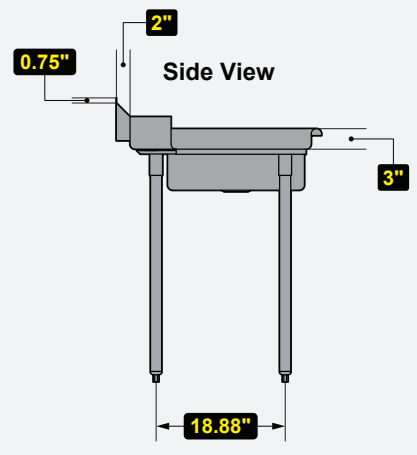

MODEL #	DESCRIPTION	DIMENSIONS (W x D x H)	WEIGHT/LBS. (Shipping)
DDT48R-CWP	48" Soiled Dish Table	48" W x 30" D x 41.5" H	60 lbs.

# OF BOWLS	BOWL DIMENSIONS (W x D x H)	BACK SPLASH
1	20" W x 20" D x 6" H	N/A