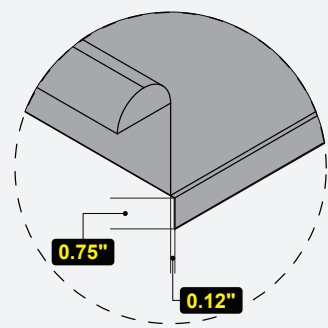

Closeup View