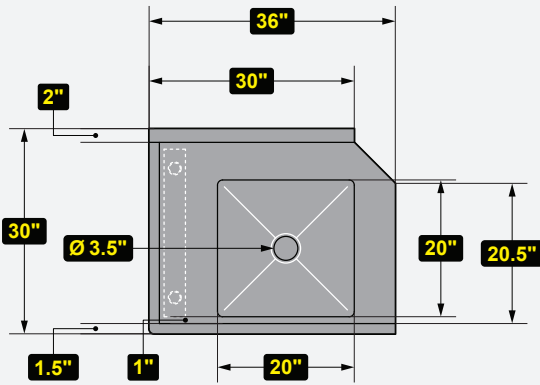

Top View

MODEL #	DESCRIPTION	DIMENSIONS (W x D x H)	WEIGHT/LBS. (Shipping)
DDT36L-CWP	36" Soiled Dish Table	36" W x 30" D x 41.5" H	48 lbs.

# OF BOWLS	BOWL DIMENSIONS (W x D x H)	BACK SPLASH
1	20" W x 20" D x 6" H	N/A

Phone:(800).768.5953
Fax:(800).976.1299