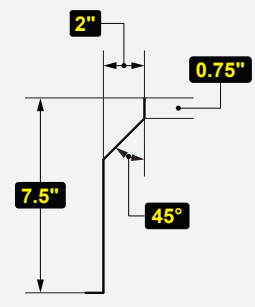

MODEL #	DESCRIPTION	DIMENSIONS (W x D x H)	WEIGHT/LBS. (Shipping)
DDT36R-CWP	36" Soiled Dish Table	36" W x 30" D x 41.5" H	48 lbs.

# OF BOWLS	BOWL DIMENSIONS (W x D x H)	BACK SPLASH
1	20" W x 20" D x 6" H	N/A