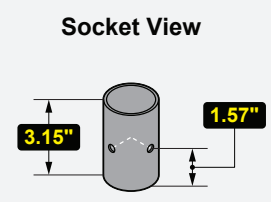

MODEL #	DESCRIPTION	DIMENSIONS (W x D x H)	WEIGHT/LBS. (Shipping)
DDT36R-CWP	36" Soiled Dish Table	36" W x 30" D x 41.5" H	48 lbs.

# OF BOWLS	BOWL DIMENSIONS (W x D x H)	BACK SPLASH
1	20" W x 20" D x 6" H	N/A