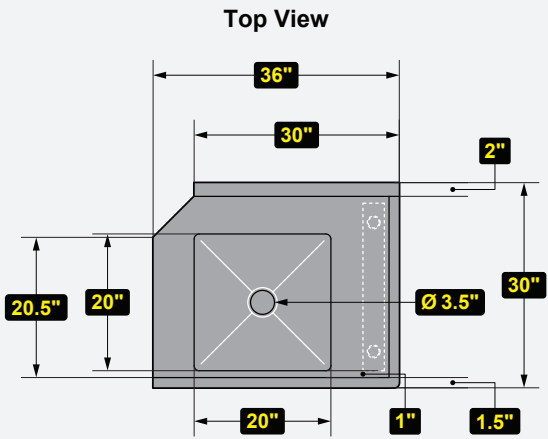

MODEL #	DESCRIPTION	DIMENSIONS (W x D x H)	WEIGHT/LBS. (Shipping)
DDT36R-CWP	36" Soiled Dish Table	36" W x 30" D x 41.5" H	48 lbs.

# OF BOWLS	BOWL DIMENSIONS (W x D x H)	BACK SPLASH
1	20" W x 20" D x 6" H	N/A