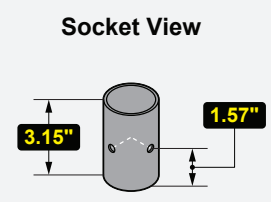

MODEL #	DESCRIPTION	DIMENSIONS	WEIGHT/LBS.
		(W x D x H)	(Shipping)
DDT60R-CWP	60" Soiled Dish Table	60" W x 30" D x 41.5" H	68 lbs.

# OF BOWLS	BOWL DIMENSIONS	BACK SPLASH
	(W x D x H)	
1	20" W x 20" D x 6" H	N/A