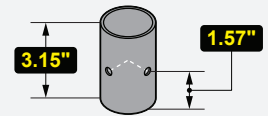

Socket View