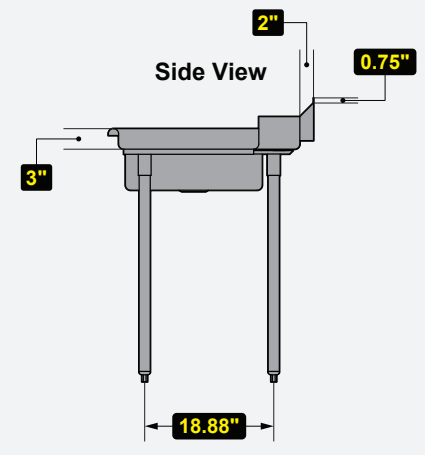

Side View

MODEL #	DESCRIPTION	DIMENSIONS (W x D x H)	WEIGHT/LBS. (Shipping)
DDT60L-CWP	60" Soiled Dish Table	60" W x 30" D x 41.5" H	68 lbs.

# OF BOWLS	BOWL DIMENSIONS (W x D x H)	BACK SPLASH
1	20" W x 20" D x 6" H	N/A