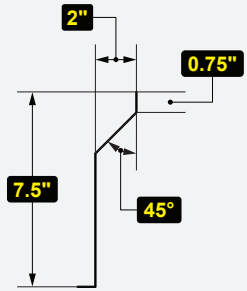

Top View

MODEL #	DESCRIPTION	DIMENSIONS (W x D x H)	WEIGHT/LBS. (Shipping)
DDT36L-CWP	36" Soiled Dish Table	36" W x 30" D x 41.5" H	48 lbs.

# OF BOWLS	BOWL DIMENSIONS (W x D x H)	BACK SPLASH
1	20" W x 20" D x 6" H	N/A

Phone:(800).768.5953
Fax:(800).976.1299