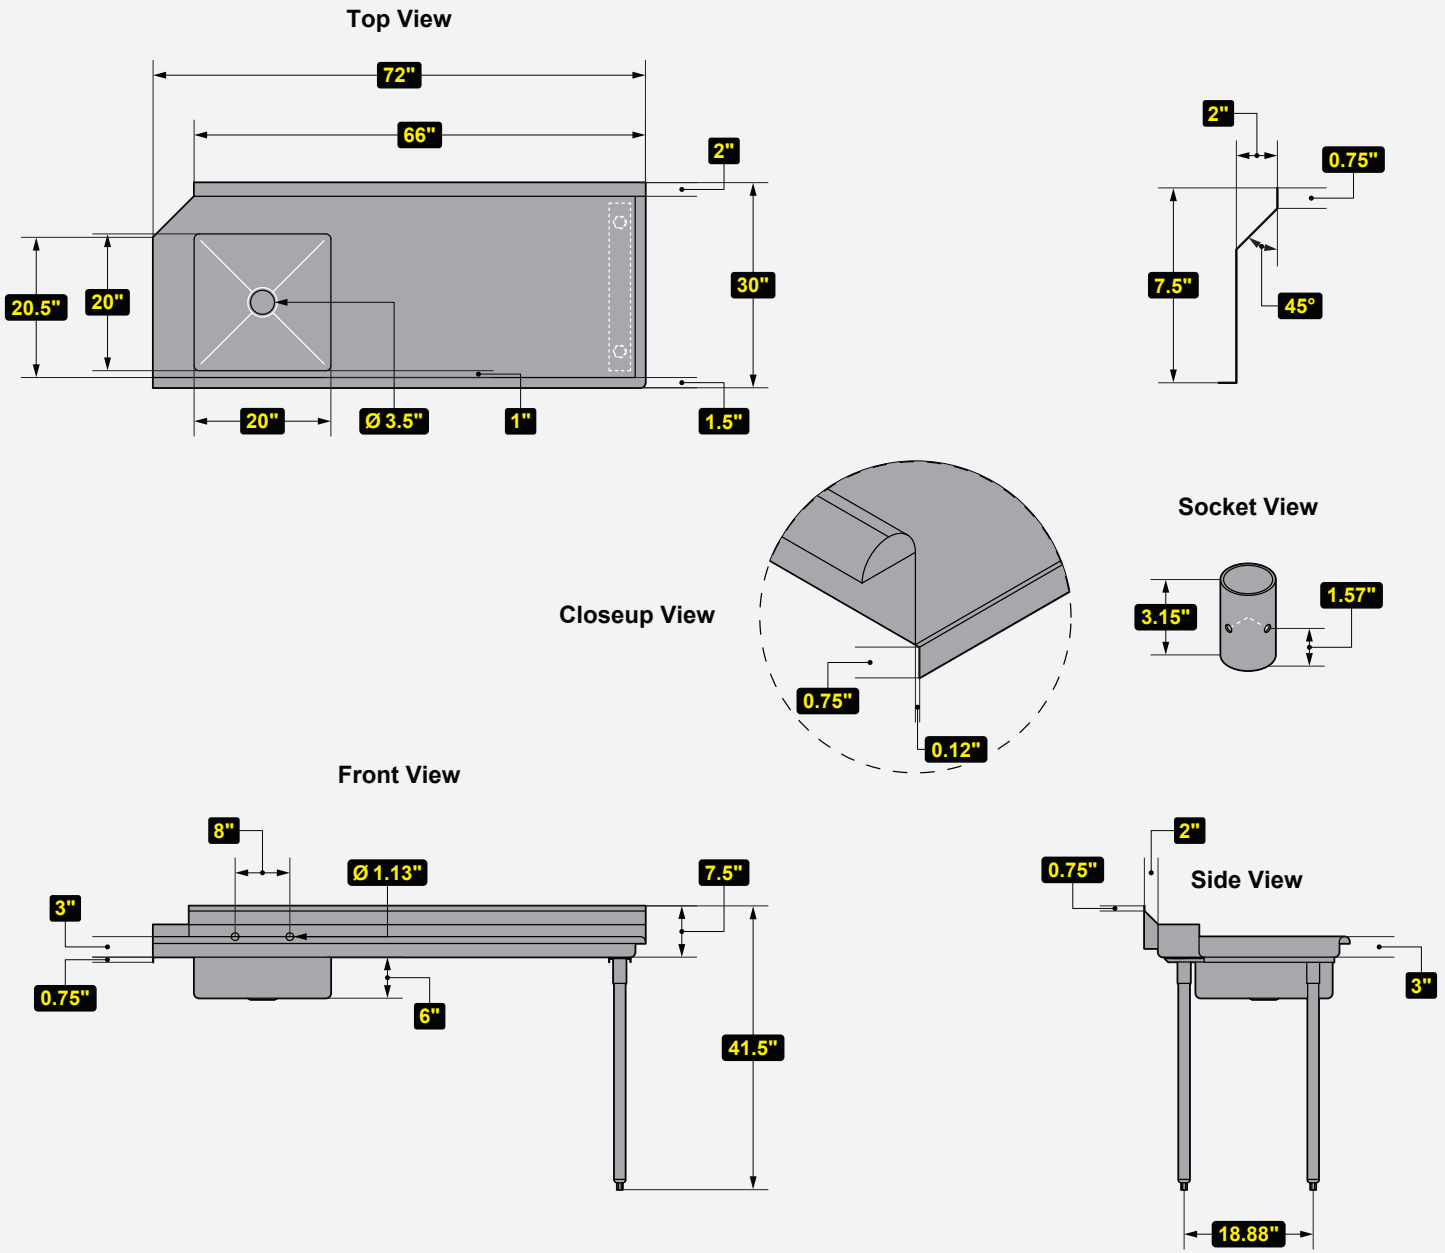

MODEL #	DESCRIPTION	DIMENSIONS (W x D x H)	WEIGHT/LBS. (Shipping)
DDT72R-CWP	72" Soiled Dish Table	72" W x 30" D x 41.5" H	80 lbs.

# OF BOWLS	BOWL DIMENSIONS (W x D x H)	BACK SPLASH
1	20" W x 20" D x 6" H	N/A