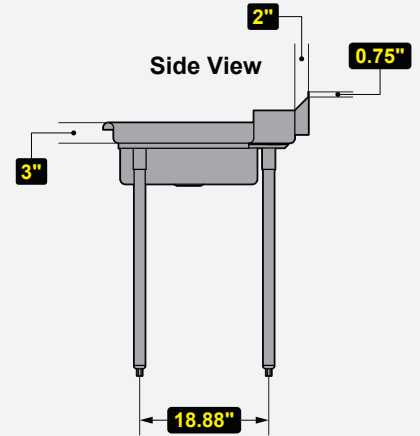

Side View

MODEL #	DESCRIPTION	DIMENSIONS (W x D x H)	WEIGHT/LBS. (Shipping)
DDT36L-CWP	36" Soiled Dish Table	36" W x 30" D x 41.5" H	48 lbs.

# OF BOWLS	BOWL DIMENSIONS (W x D x H)	BACK SPLASH
1	20" W x 20" D x 6" H	N/A

Phone:(800).768.5953
 Fax:(800).976.1299

MODEL #	DESCRIPTION	DIMENSIONS (W x D x H)	WEIGHT/LBS. (Shipping)
DDT36R-CWP	36" Soiled Dish Table	36" W x 30" D x 41.5" H	48 lbs.

Closeup View

Socket View

Front View

Side View

MODEL #	DESCRIPTION	DIMENSIONS (W x D x H)	WEIGHT/LBS. (Shipping)
DDT48L-CWP	48" Soiled Dish Table	48" W x 30" D x 41.5" H	60 lbs.

MODEL #	DESCRIPTION	DIMENSIONS (W x D x H)	WEIGHT/LBS. (Shipping)
DDT48R-CWP	48" Soiled Dish Table	48" W x 30" D x 41.5" H	60 lbs.