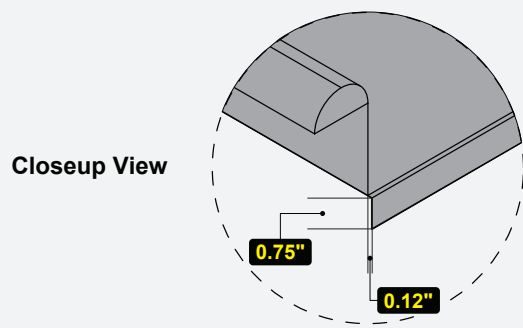

MODEL #	DESCRIPTION	DIMENSIONS	WEIGHT/LBS.
		(W x D x H)	(Shipping)
DDT60R-CWP	60" Soiled Dish Table	60" W x 30" D x 41.5" H	68 lbs.

# OF BOWLS	BOWL DIMENSIONS	BACK SPLASH
	(W x D x H)	
1	20" W x 20" D x 6" H	N/A