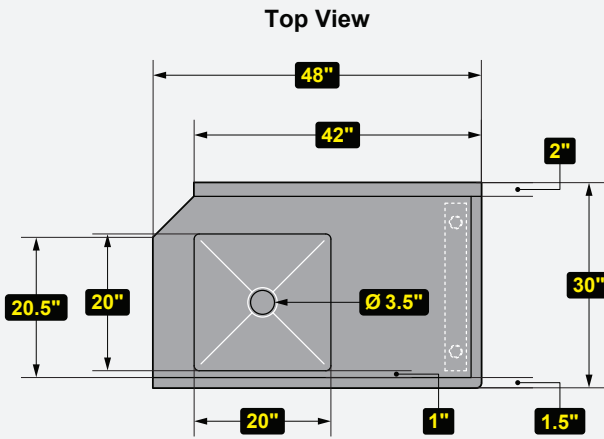

MODEL #	DESCRIPTION	DIMENSIONS (W x D x H)	WEIGHT/LBS. (Shipping)
DDT48R-CWP	48" Soiled Dish Table	48" W x 30" D x 41.5" H	60 lbs.

# OF BOWLS	BOWL DIMENSIONS (W x D x H)	BACK SPLASH
1	20" W x 20" D x 6" H	N/A