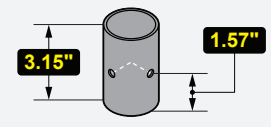

Socket View