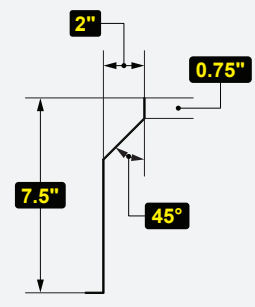

MODEL #	DESCRIPTION	DIMENSIONS (W x D x H)	WEIGHT/LBS. (Shipping)
DDT48L-CWP	48" Soiled Dish Table	48" W x 30" D x 41.5" H	60 lbs.

# OF BOWLS	BOWL DIMENSIONS (W x D x H)	BACK SPLASH
1	20" W x 20" D x 6" H	N/A