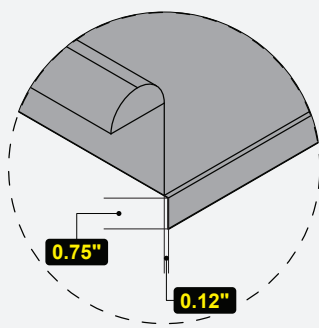

Closeup View