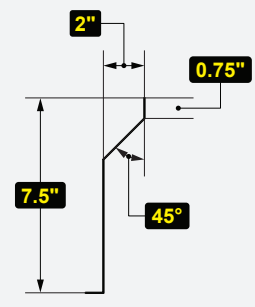

MODEL #	DESCRIPTION	DIMENSIONS	WEIGHT/LBS.
		(W x D x H)	(Shipping)
DDT60R-CWP	60" Soiled Dish Table	60" W x 30" D x 41.5" H	68 lbs.

# OF BOWLS	BOWL DIMENSIONS	BACK SPLASH
	(W x D x H)	
1	20" W x 20" D x 6" H	N/A