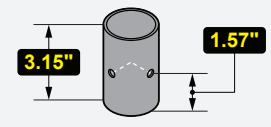

Socket View