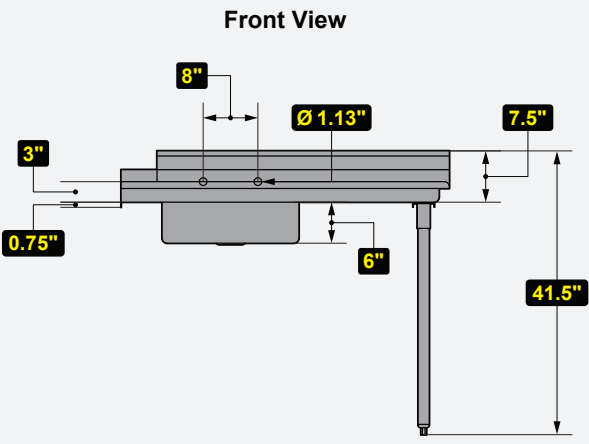

MODEL #	DESCRIPTION	DIMENSIONS (W x D x H)	WEIGHT/LBS. (Shipping)
DDT48R-CWP	48" Soiled Dish Table	48" W x 30" D x 41.5" H	60 lbs.

# OF BOWLS	BOWL DIMENSIONS (W x D x H)	BACK SPLASH
1	20" W x 20" D x 6" H	N/A