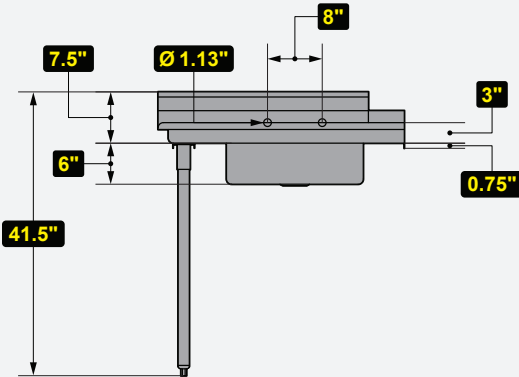

Side View

MODEL #	DESCRIPTION	DIMENSIONS (W x D x H)	WEIGHT/LBS. (Shipping)
DDT36L-CWP	36" Soiled Dish Table	36" W x 30" D x 41.5" H	48 lbs.

# OF BOWLS	BOWL DIMENSIONS (W x D x H)	BACK SPLASH
1	20" W x 20" D x 6" H	N/A

Phone:(800).768.5953
 Fax:(800).976.1299

MODEL #	DESCRIPTION	DIMENSIONS (W x D x H)	WEIGHT/LBS. (Shipping)
DDT36R-CWP	36" Soiled Dish Table	36" W x 30" D x 41.5" H	48 lbs.

Closeup View

Socket View

Front View

Side View

MODEL #	DESCRIPTION	DIMENSIONS (W x D x H)	WEIGHT/LBS. (Shipping)
DDT48L-CWP	48" Soiled Dish Table	48" W x 30" D x 41.5" H	60 lbs.

MODEL #	DESCRIPTION	DIMENSIONS (W x D x H)	WEIGHT/LBS. (Shipping)
DDT48R-CWP	48" Soiled Dish Table	48" W x 30" D x 41.5" H	60 lbs.