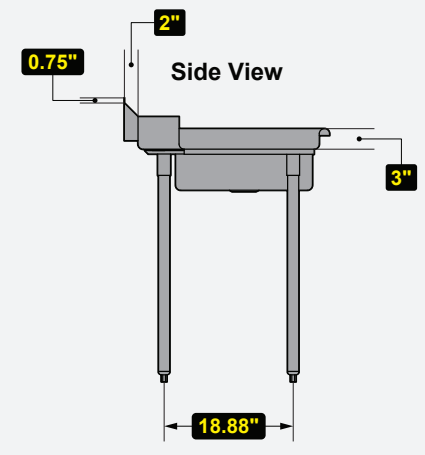

MODEL #	DESCRIPTION	DIMENSIONS (W x D x H)	WEIGHT/LBS. (Shipping)
DDT36R-CWP	36" Soiled Dish Table	36" W x 30" D x 41.5" H	48 lbs.

# OF BOWLS	BOWL DIMENSIONS (W x D x H)	BACK SPLASH
1	20" W x 20" D x 6" H	N/A