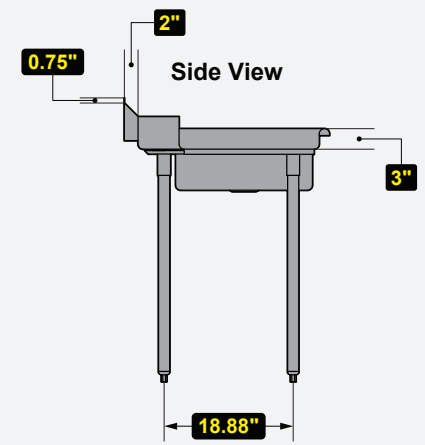

MODEL #	DESCRIPTION	DIMENSIONS	WEIGHT/LBS.
		(W x D x H)	(Shipping)
DDT60R-CWP	60" Soiled Dish Table	60" W x 30" D x 41.5" H	68 lbs.

# OF BOWLS	BOWL DIMENSIONS	BACK SPLASH
	(W x D x H)	
1	20" W x 20" D x 6" H	N/A