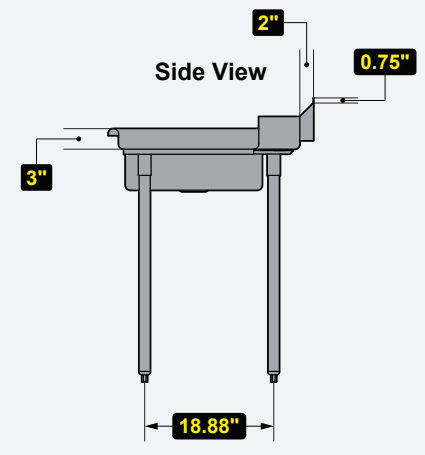

Side View

MODEL #	DESCRIPTION	DIMENSIONS (W x D x H)	WEIGHT/LBS. (Shipping)
DDT48L-CWP	48" Soiled Dish Table	48" W x 30" D x 41.5" H	60 lbs.

# OF BOWLS	BOWL DIMENSIONS (W x D x H)	BACK SPLASH
1	20" W x 20" D x 6" H	N/A