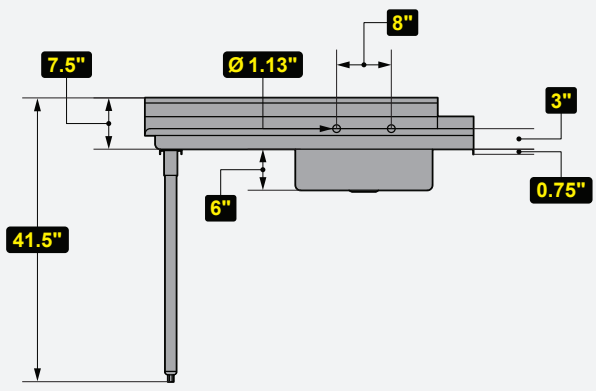

Front View

MODEL #	DESCRIPTION	DIMENSIONS (W x D x H)	WEIGHT/LBS. (Shipping)
DDT48L-CWP	48" Soiled Dish Table	48" W x 30" D x 41.5" H	60 lbs.

# OF BOWLS	BOWL DIMENSIONS (W x D x H)	BACK SPLASH
1	20" W x 20" D x 6" H	N/A