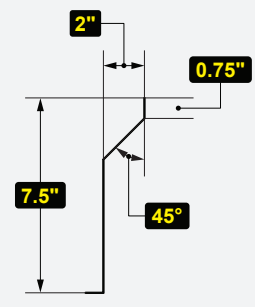

MODEL #	DESCRIPTION	DIMENSIONS (W x D x H)	WEIGHT/LBS. (Shipping)
DDT60L-CWP	60" Soiled Dish Table	60" W x 30" D x 41.5" H	68 lbs.

# OF BOWLS	BOWL DIMENSIONS (W x D x H)	BACK SPLASH
1	20" W x 20" D x 6" H	N/A