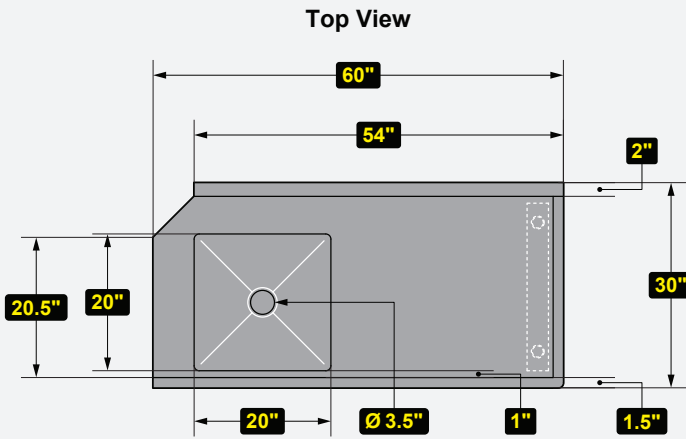

MODEL #	DESCRIPTION	DIMENSIONS	WEIGHT/LBS.
		(W x D x H)	(Shipping)
DDT60R-CWP	60" Soiled Dish Table	60" W x 30" D x 41.5" H	68 lbs.

# OF BOWLS	BOWL DIMENSIONS	BACK SPLASH
	(W x D x H)	
1	20" W x 20" D x 6" H	N/A