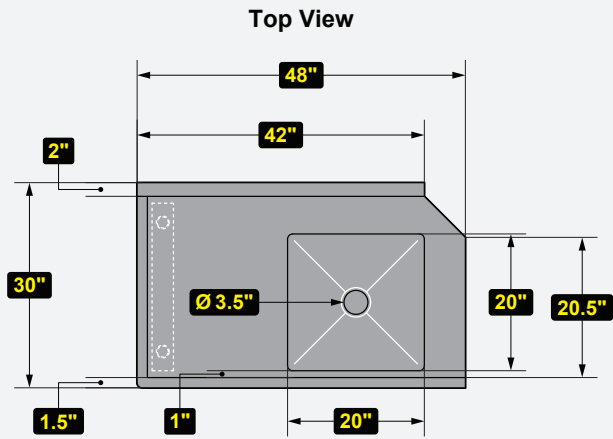

MODEL #	DESCRIPTION	DIMENSIONS (W x D x H)	WEIGHT/LBS. (Shipping)
DDT48L-CWP	48" Soiled Dish Table	48" W x 30" D x 41.5" H	60 lbs.

# OF BOWLS	BOWL DIMENSIONS (W x D x H)	BACK SPLASH
1	20" W x 20" D x 6" H	N/A