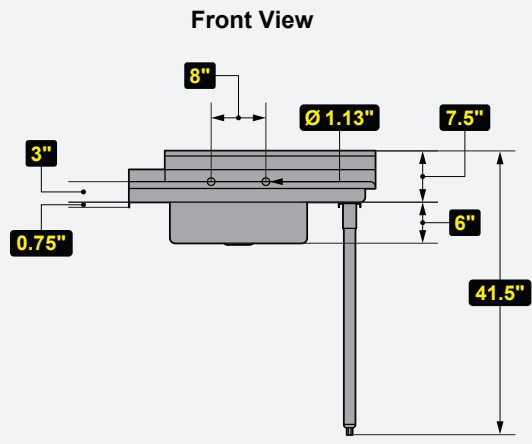

MODEL #	DESCRIPTION	DIMENSIONS (W x D x H)	WEIGHT/LBS. (Shipping)
DDT36R-CWP	36" Soiled Dish Table	36" W x 30" D x 41.5" H	48 lbs.

# OF BOWLS	BOWL DIMENSIONS (W x D x H)	BACK SPLASH
1	20" W x 20" D x 6" H	N/A