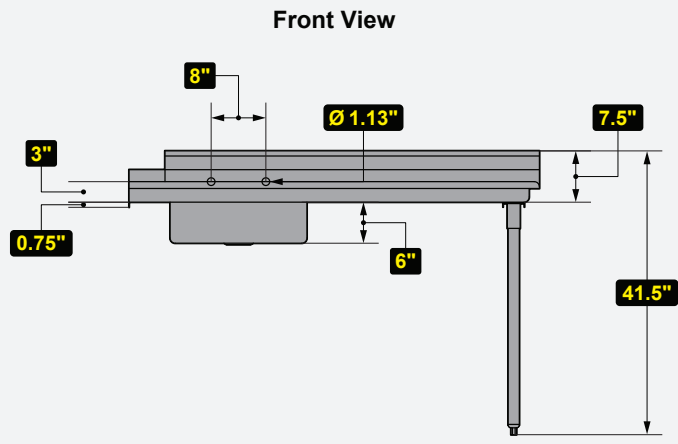

MODEL #	DESCRIPTION	DIMENSIONS	WEIGHT/LBS.
		(W x D x H)	(Shipping)
DDT60R-CWP	60" Soiled Dish Table	60" W x 30" D x 41.5" H	68 lbs.

# OF BOWLS	BOWL DIMENSIONS	BACK SPLASH
	(W x D x H)	
1	20" W x 20" D x 6" H	N/A