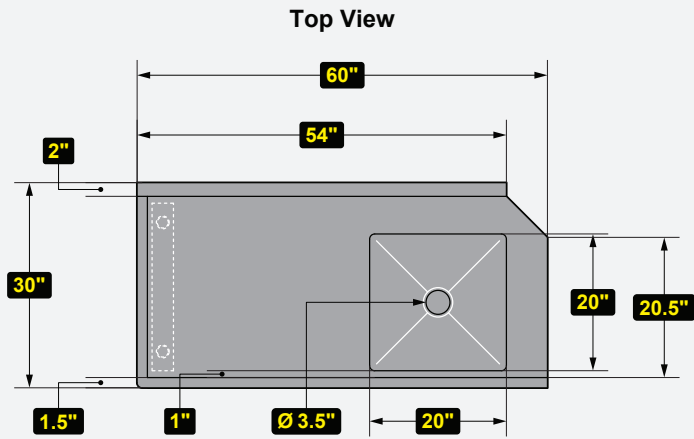

MODEL #	DESCRIPTION	DIMENSIONS (W x D x H)	WEIGHT/LBS. (Shipping)
DDT60L-CWP	60" Soiled Dish Table	60" W x 30" D x 41.5" H	68 lbs.

# OF BOWLS	BOWL DIMENSIONS (W x D x H)	BACK SPLASH
1	20" W x 20" D x 6" H	N/A