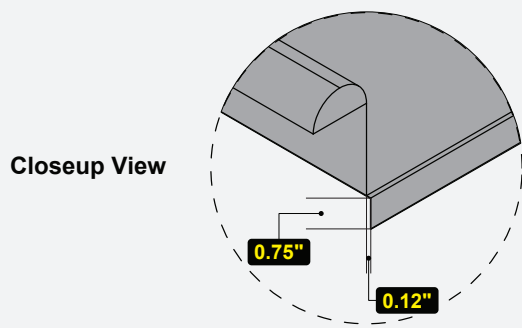

MODEL #	DESCRIPTION	DIMENSIONS (W x D x H)	WEIGHT/LBS. (Shipping)
DDT36R-CWP	36" Soiled Dish Table	36" W x 30" D x 41.5" H	48 lbs.

# OF BOWLS	BOWL DIMENSIONS (W x D x H)	BACK SPLASH
1	20" W x 20" D x 6" H	N/A