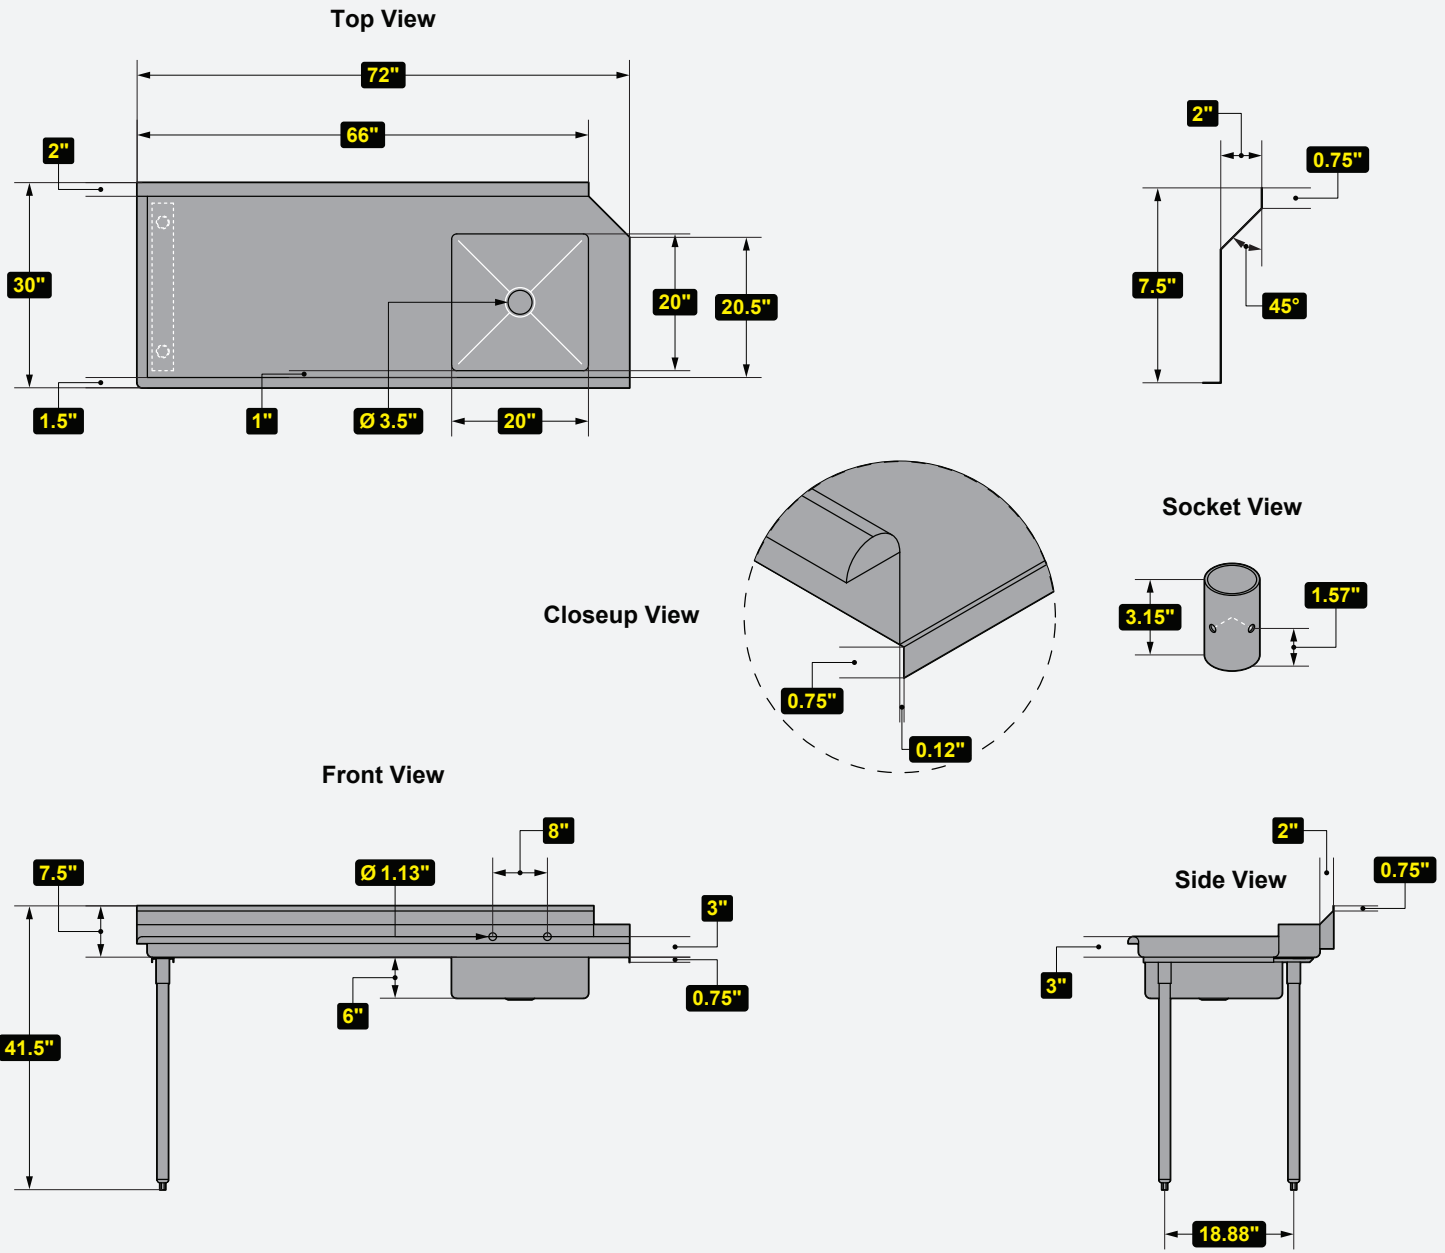

MODEL #	DESCRIPTION	DIMENSIONS (W x D x H)	WEIGHT/LBS. (Shipping)
DDT72L-CWP	72" Soiled Dish Table	72" W x 30" D x 41.5" H	80 lbs.

# OF BOWLS	BOWL DIMENSIONS (W x D x H)	BACK SPLASH
1	20" W x 20" D x 6" H	N/A

Phone:(800).768.5953
Fax:(800).976.1299