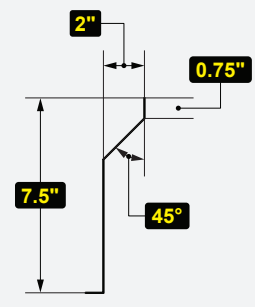

MODEL #	DESCRIPTION	DIMENSIONS (W x D x H)	WEIGHT/LBS. (Shipping)
DDT48R-CWP	48" Soiled Dish Table	48" W x 30" D x 41.5" H	60 lbs.

# OF BOWLS	BOWL DIMENSIONS (W x D x H)	BACK SPLASH
1	20" W x 20" D x 6" H	N/A