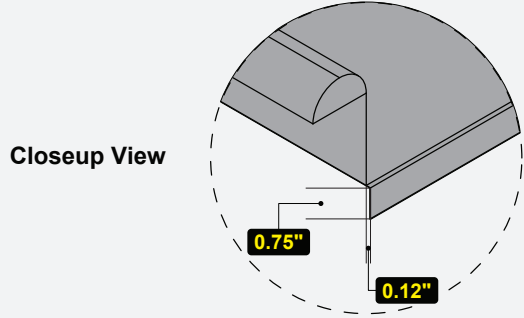

MODEL #	DESCRIPTION	DIMENSIONS (W x D x H)	WEIGHT/LBS. (Shipping)
DDT48R-CWP	48" Soiled Dish Table	48" W x 30" D x 41.5" H	60 lbs.

# OF BOWLS	BOWL DIMENSIONS (W x D x H)	BACK SPLASH
1	20" W x 20" D x 6" H	N/A