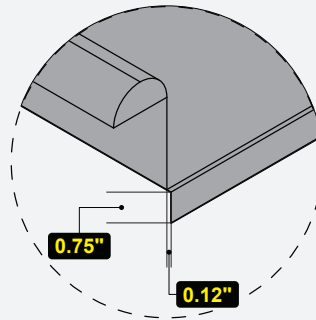

Closeup View