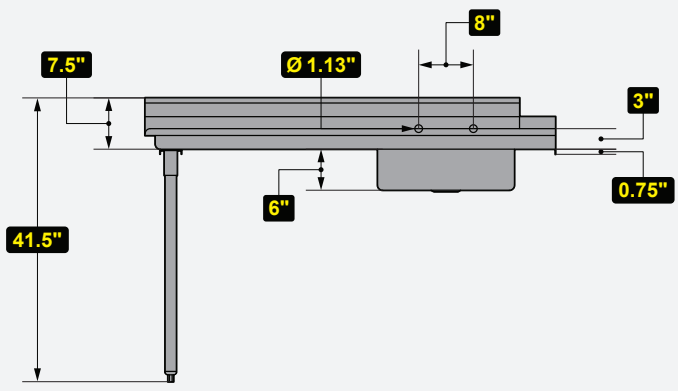

Front View

MODEL #	DESCRIPTION	DIMENSIONS (W x D x H)	WEIGHT/LBS. (Shipping)
DDT60L-CWP	60" Soiled Dish Table	60" W x 30" D x 41.5" H	68 lbs.

# OF BOWLS	BOWL DIMENSIONS (W x D x H)	BACK SPLASH
1	20" W x 20" D x 6" H	N/A