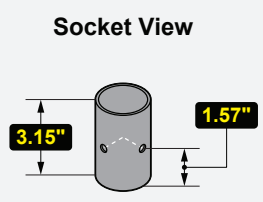

MODEL #	DESCRIPTION	DIMENSIONS (W x D x H)	WEIGHT/LBS. (Shipping)
DDT48R-CWP	48" Soiled Dish Table	48" W x 30" D x 41.5" H	60 lbs.

# OF BOWLS	BOWL DIMENSIONS (W x D x H)	BACK SPLASH
1	20" W x 20" D x 6" H	N/A